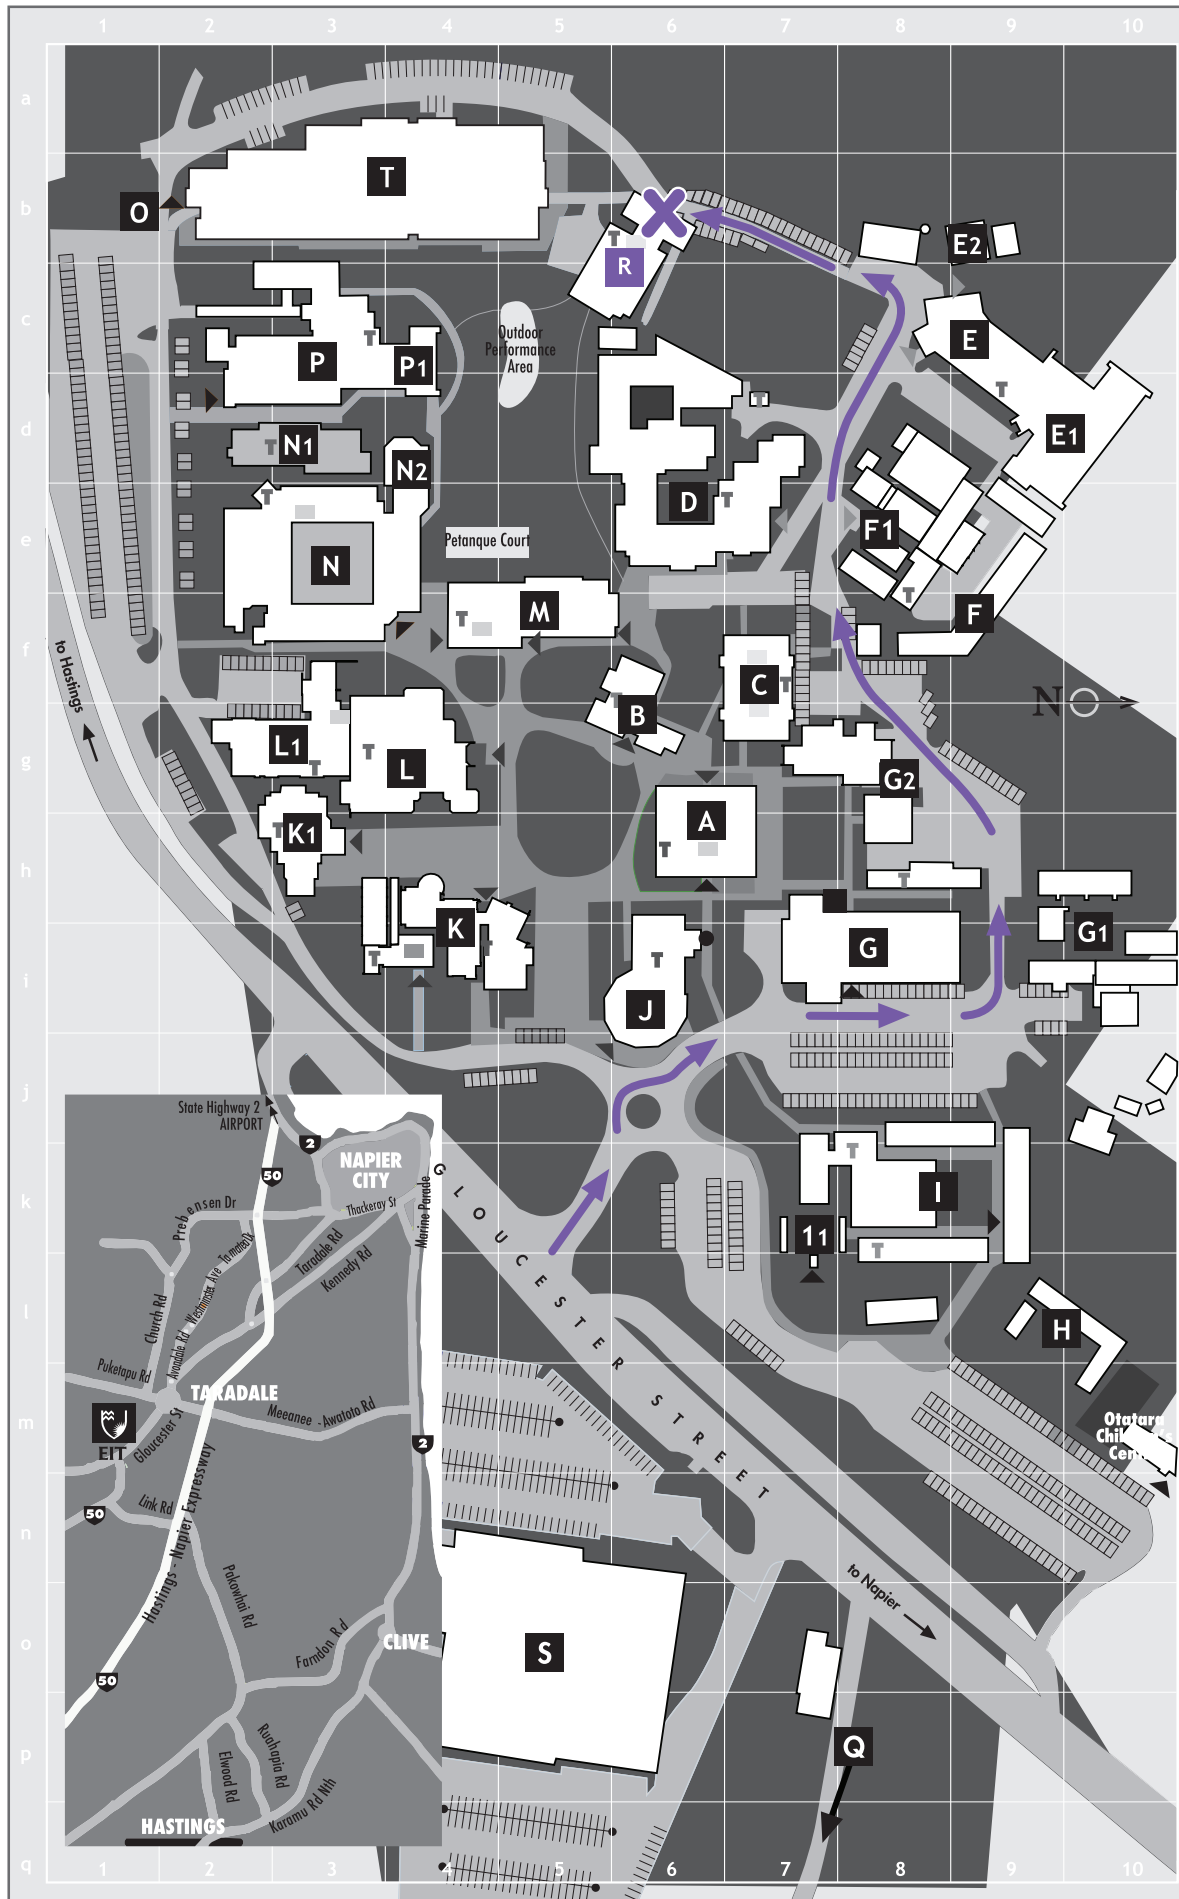

Campus Map

- ▶ Main entry point
- Lifts
- Visitor parking
- Mobility parking
- ♣ Accessible toilets
- Telephone
- Health Centre
- Guide dog compound

GRID REF	BLDG CODE	BUILDINGS & SERVICES
h6	A	Hetley Building • International Office • English Language Centre • Massey at EIT • Lecture Room 3 (A101)
g6	B	Corporate Administration
f7	C	Information Technology Computing
e6	D	Visual Art & Design
c9	E	Winery
d10	E1	Science Laboratories
b9	E2	Animal Care Facilities
f9	F	• Engineering Technology • Classrooms/Laboratories • Glasshouses
e9	F1	• Classrooms
d9	F1	• Classrooms
i8	G	• Engineering Workshops
i10	G1	• Fashion Classroom/Workroom • Studios • Facilities Management • Maintenance Facilities & Fleet Park
i10	G2	John Harré Building • Video Production Studios • Classrooms
g8	G2	John Harré Building • Video Production Studios • Classrooms
i9	H	Otatara Children's Centre
m10	I	• Te Manga Māori Classes & Administration • Whare Matoro
k8	I	Te Marae o Te Whare Takiura
k7	I1	Te Marae o Te Whare Takiura
i6	J	Information Centre • Reception & Enrolments • Student Loans & Allowances • Career & Course Advisor • Student Job Search • Massey Regional Advisor • Chaplains
i4	K	Student Amenities • EIT Cafeteria • Otatara Bookshop • Student Assn Office • Health Centre • Reprographic (Copy Centre)
i5	K	Student Amenities • EIT Cafeteria • Otatara Bookshop • Student Assn Office • Health Centre • Reprographic (Copy Centre)
i4	K	Student Amenities • EIT Cafeteria • Otatara Bookshop • Student Assn Office • Health Centre • Reprographic (Copy Centre)
h3	K1	Lecture Theatres 1 & 2
g4	L	Twist Library
g3	L1	Bruce Martin Building • Bean There Café • Learning Hub • Education & Social Sciences
f5	M	John Rose Building • Business Studies Classes & Administration
e3	N	Health & Sport Science Administration • Practice Suites & Classrooms
d3	N1	• Beauty & Body Clinic Refresh • Hairdressing Suites Salon Elite
d4	N2	• Stewart Centre
b1	O	• Otatara Art & Craft Centre
b2	O	• Stockyards & Woolshed
c3	P	Arts & Social Sciences • Faculty Administration • Tourism & Hospitality
c4	P1	• Scholars Training Restaurant
p7	Q	Student Residential Village
c6	R	Food & Wine Building • Science & Technology Administration • Rural, Wine & Science • Food HB • Lecture Theatre 5
o5	S	Pettigrew Green Arena • Gymnasium • Indoor Sports Stadium • Theatre • Exercise Science Lab • Massage Training
b3	T	New Trades Complex